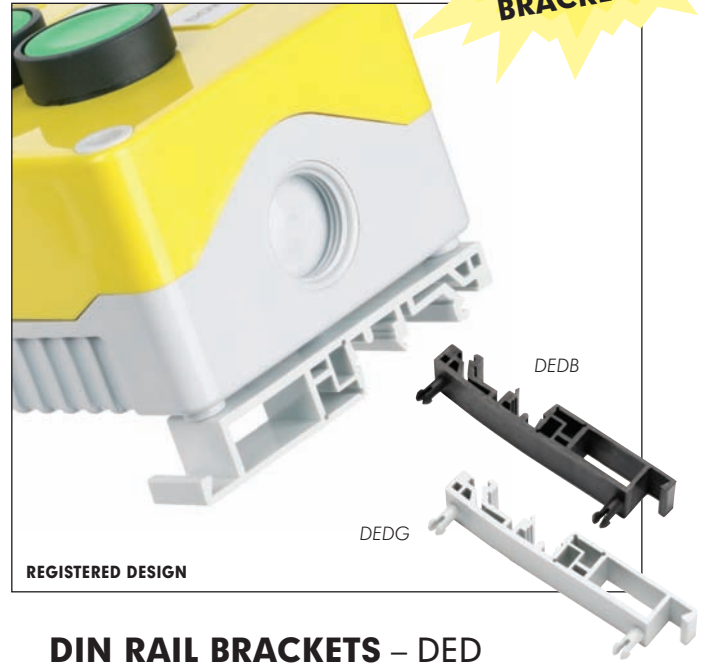

## DIN Rail and Wall Mounting Brackets

**UNIQUE!  
SNAP-ON  
BRACKETS**

ENCLOSURES  
CONTROL STATIONS  
SWITCHES  
ACCESSORIES

### FLANGE/WALL BRACKETS – DEF

New and unique, snap-on easy to fix wall mounting bracket. One size fits all enclosures.

- Fits sizes DE01 – DE06
- Materials: PA66 UL94-V0 flame retardant
- Colours: Grey (G) or black (B)
- Comes with 2x M3 fixing holes

### DIN RAIL BRACKETS – DED

New and unique, snap-on Combi foot DIN rail mounting bracket. One size fits all enclosures.

- Fits sizes DE01 – DE06
- Materials: PA66 UL94-V0 flame retardant
- Colours: Grey (G) or black (B)
- Suitable for TS32 and TS35 rails